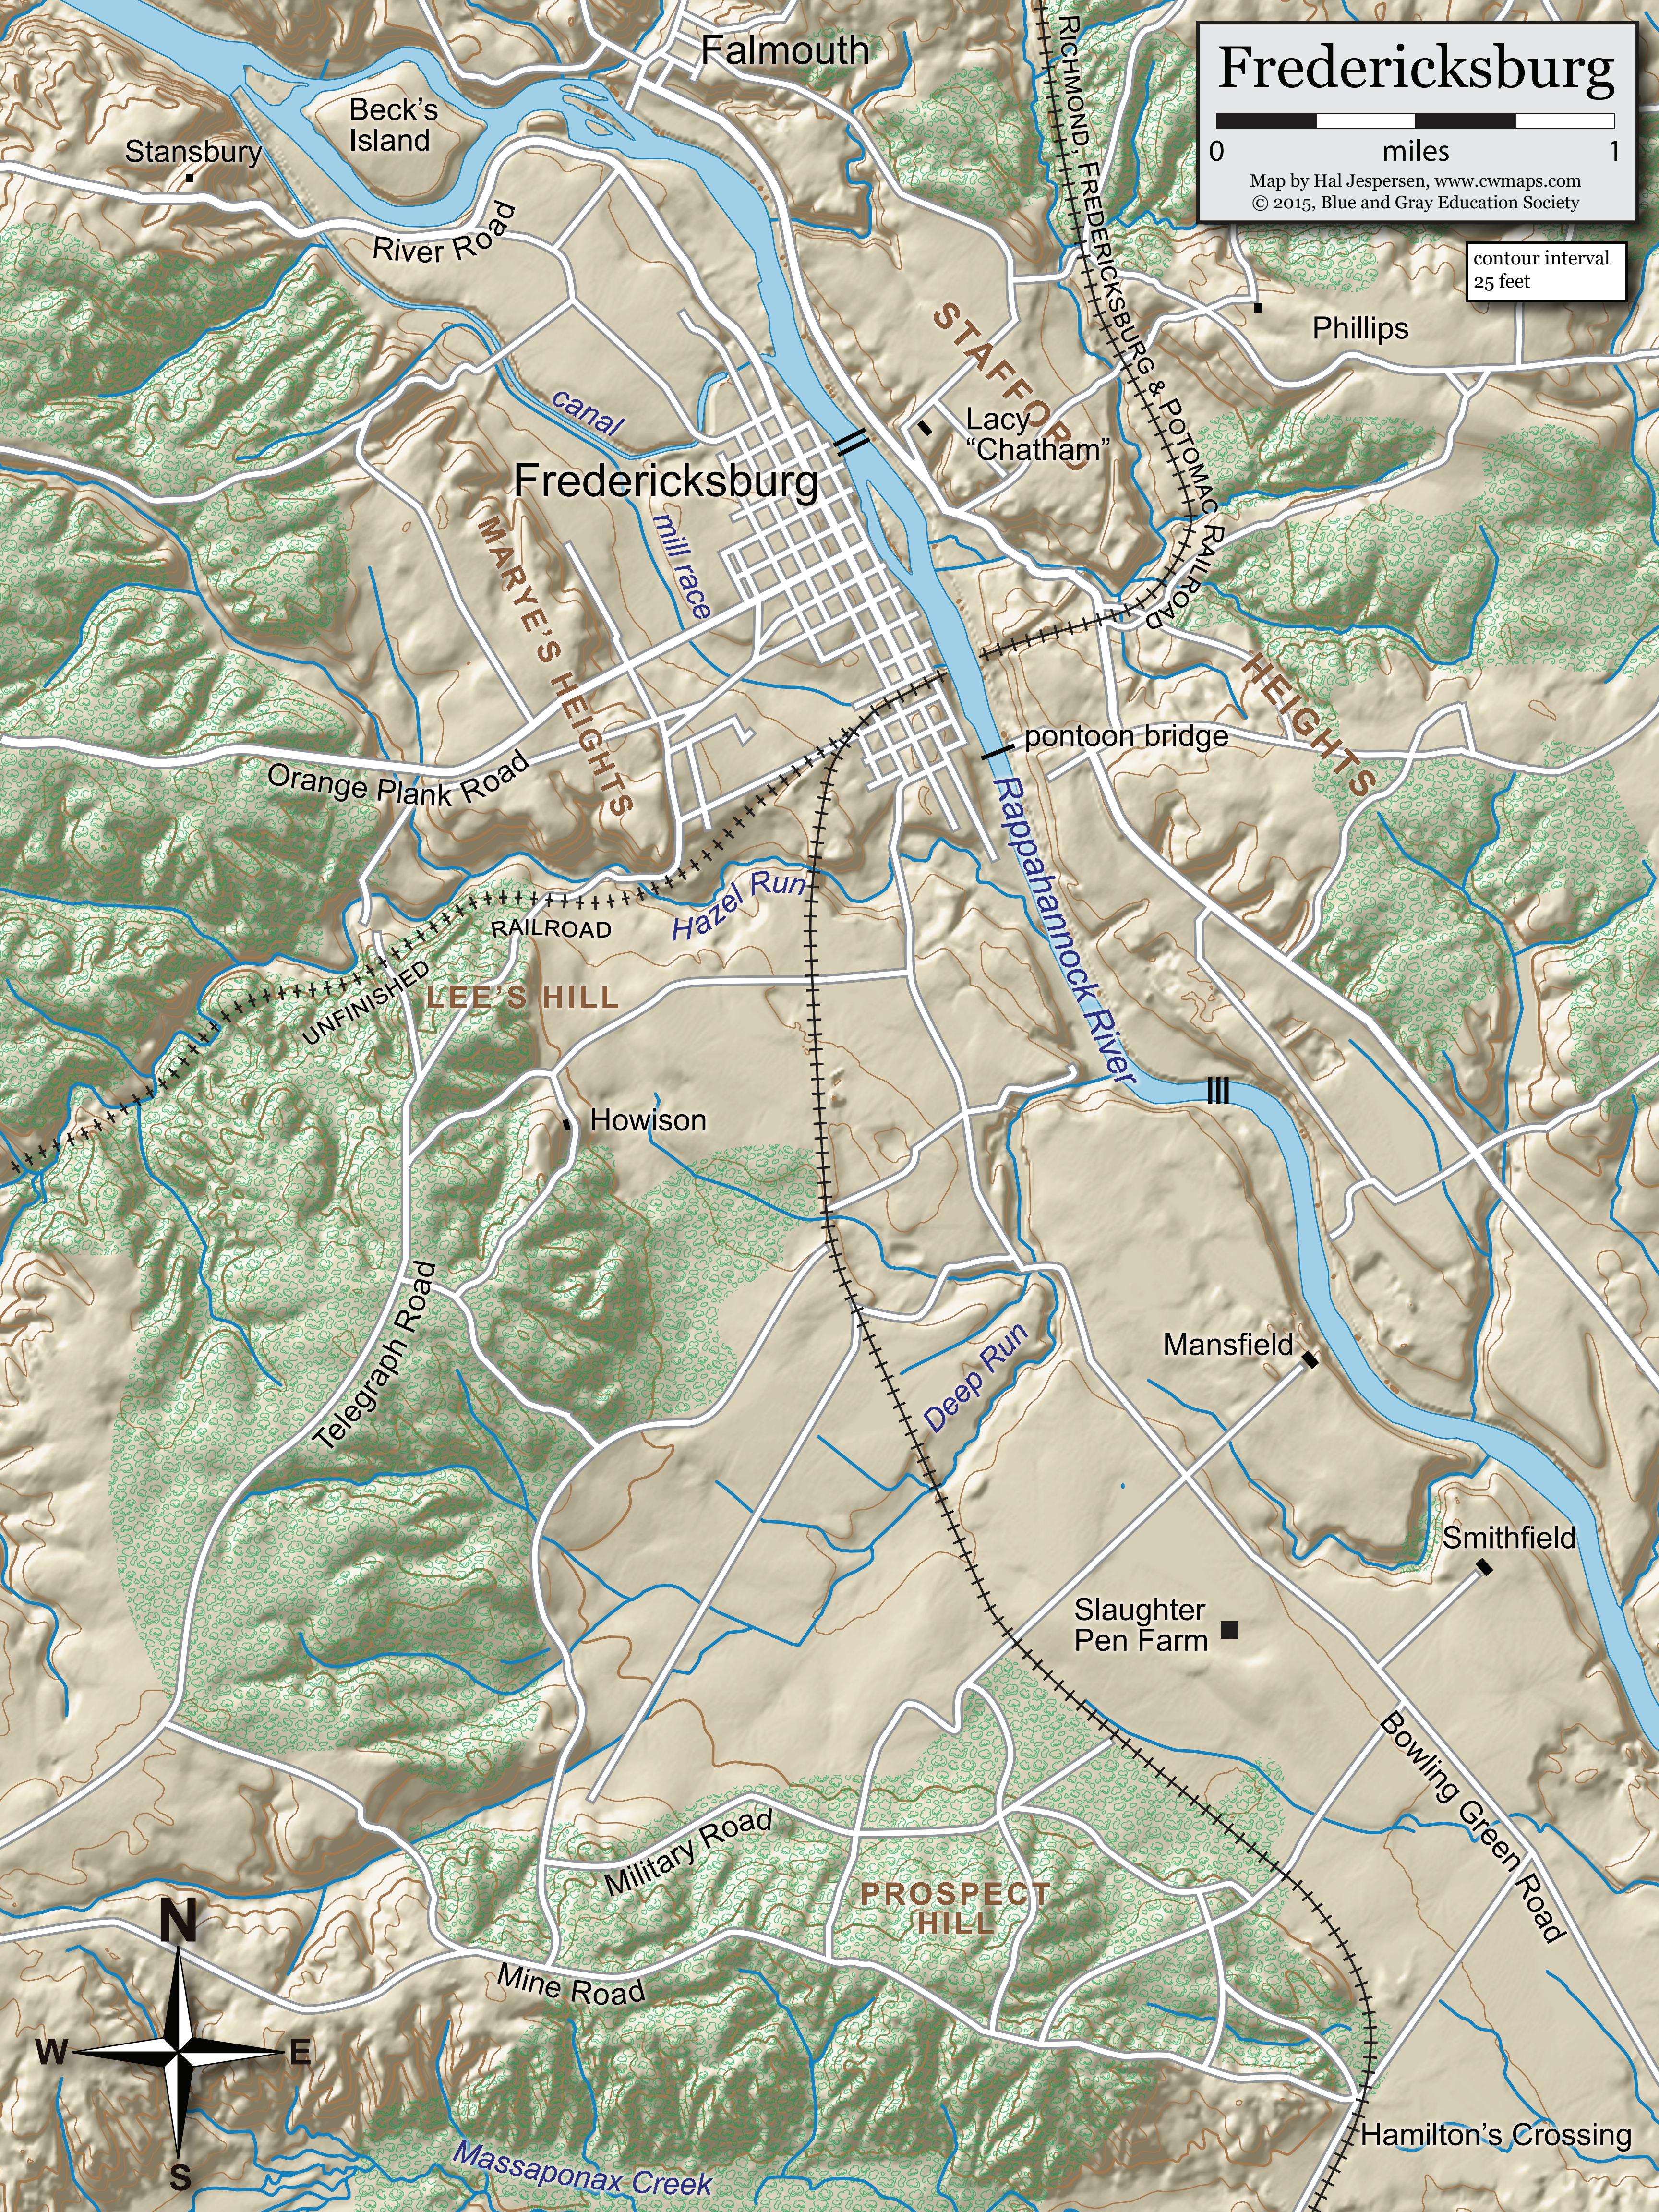

# Fredericksburg

0 miles 1

Map by Hal Jespersen, www.cwmaps.com  
© 2015, Blue and Gray Education Society

contour interval  
25 feet

Falmouth

Stansbury

Beck's Island

River Road

Orange Plank Road

Hazel Run

RAILROAD

UNFINISHED

LEE'S HILL

Howison

Deep Run

Mansfield

Smithfield

Slaughter Pen Farm

Telegraph Road

Military Road

PROSPECT HILL

Bowling Green Road

Mine Road

Massaponax Creek

Hamilton's Crossing